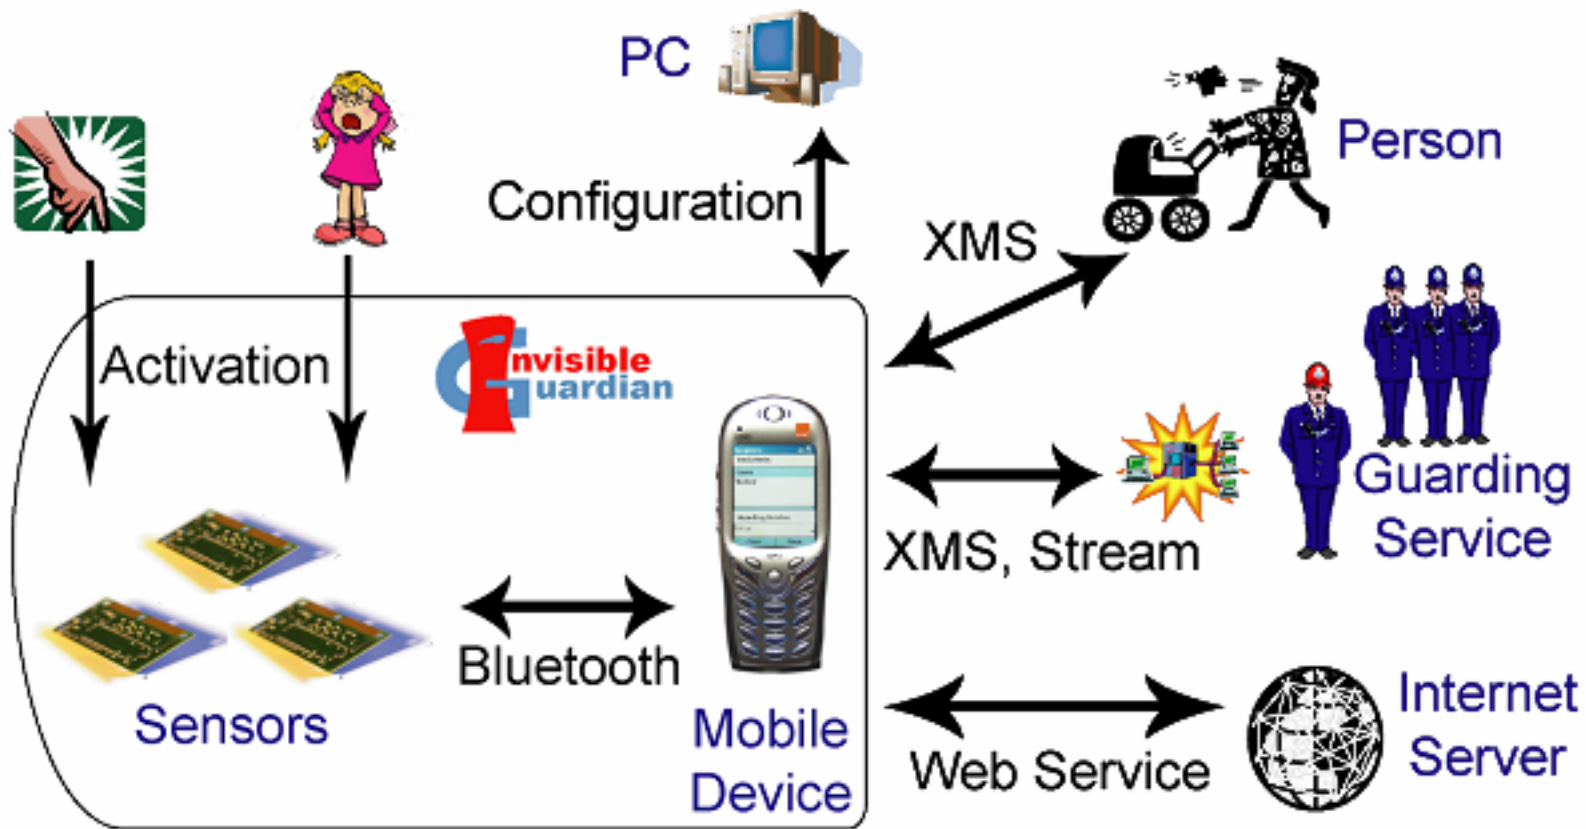

Invisible Guardian

- Consists of two parts: mobile device and sensors
- Implements XMS
- Offers additional features
 - Live data streaming
 - Location aware service
 - Web services support
 - Highly configurable system

System Use Cases

- Life hazard and dangerous situations
- Health hazard
- Stressful situations

Invisible Guardian - Concept

Architecture of Invisible Guardian

Sensor prototype

Questions?

Thank you for your attention.