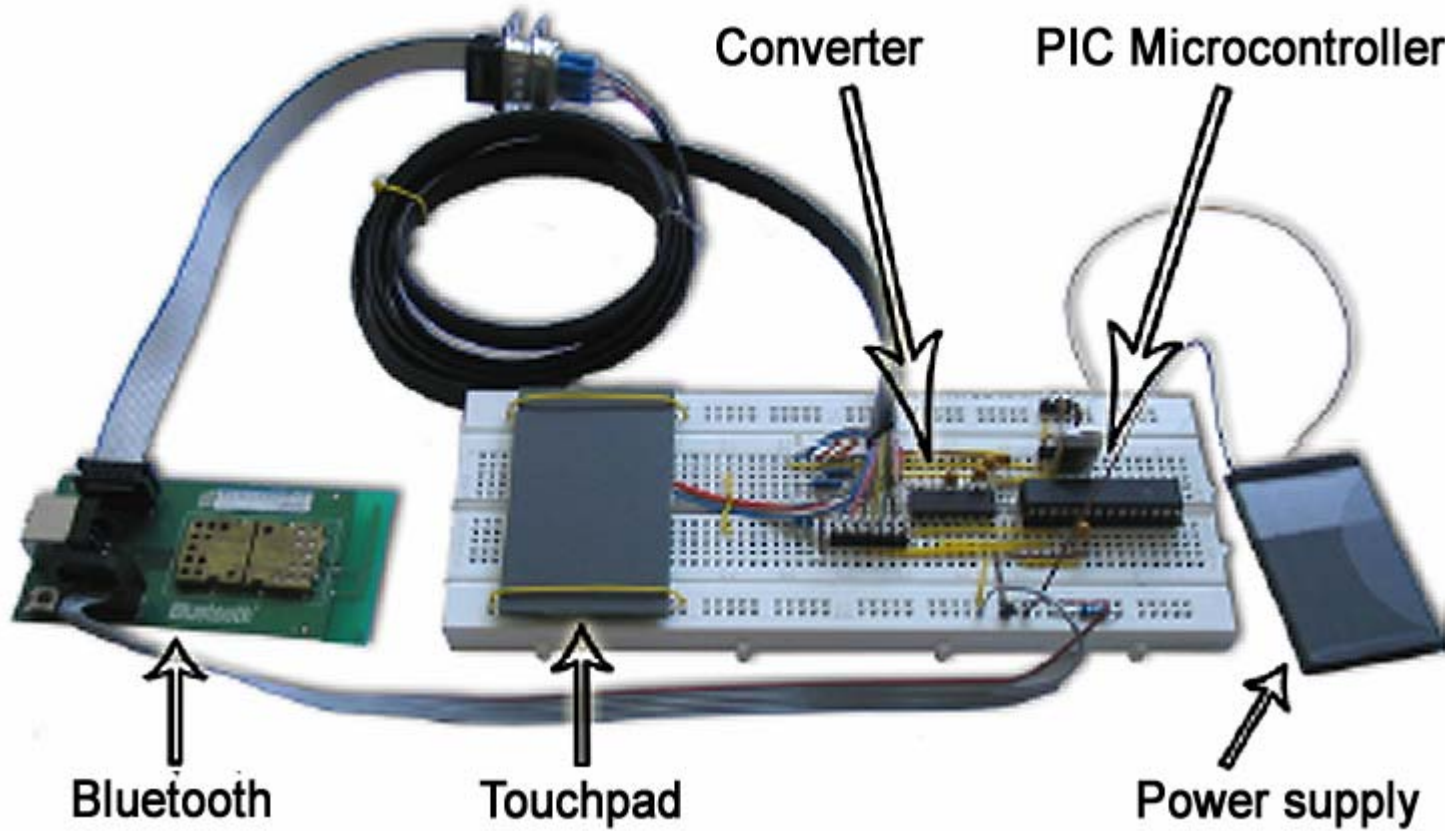

Invisible Guardian

- Consists of two parts: mobile device and sensors
- Implements XMS
- Offers additional features
 - Live data streaming
 - Location aware service
 - Web services support
 - Highly configurable system

System Use Cases

- Life hazard and dangerous situations
- Health hazard
- Stressful situations

Invisible Guardian - Concept

Architecture of Invisible Guardian

Sensor prototype

Questions?

Thank you for your attention.