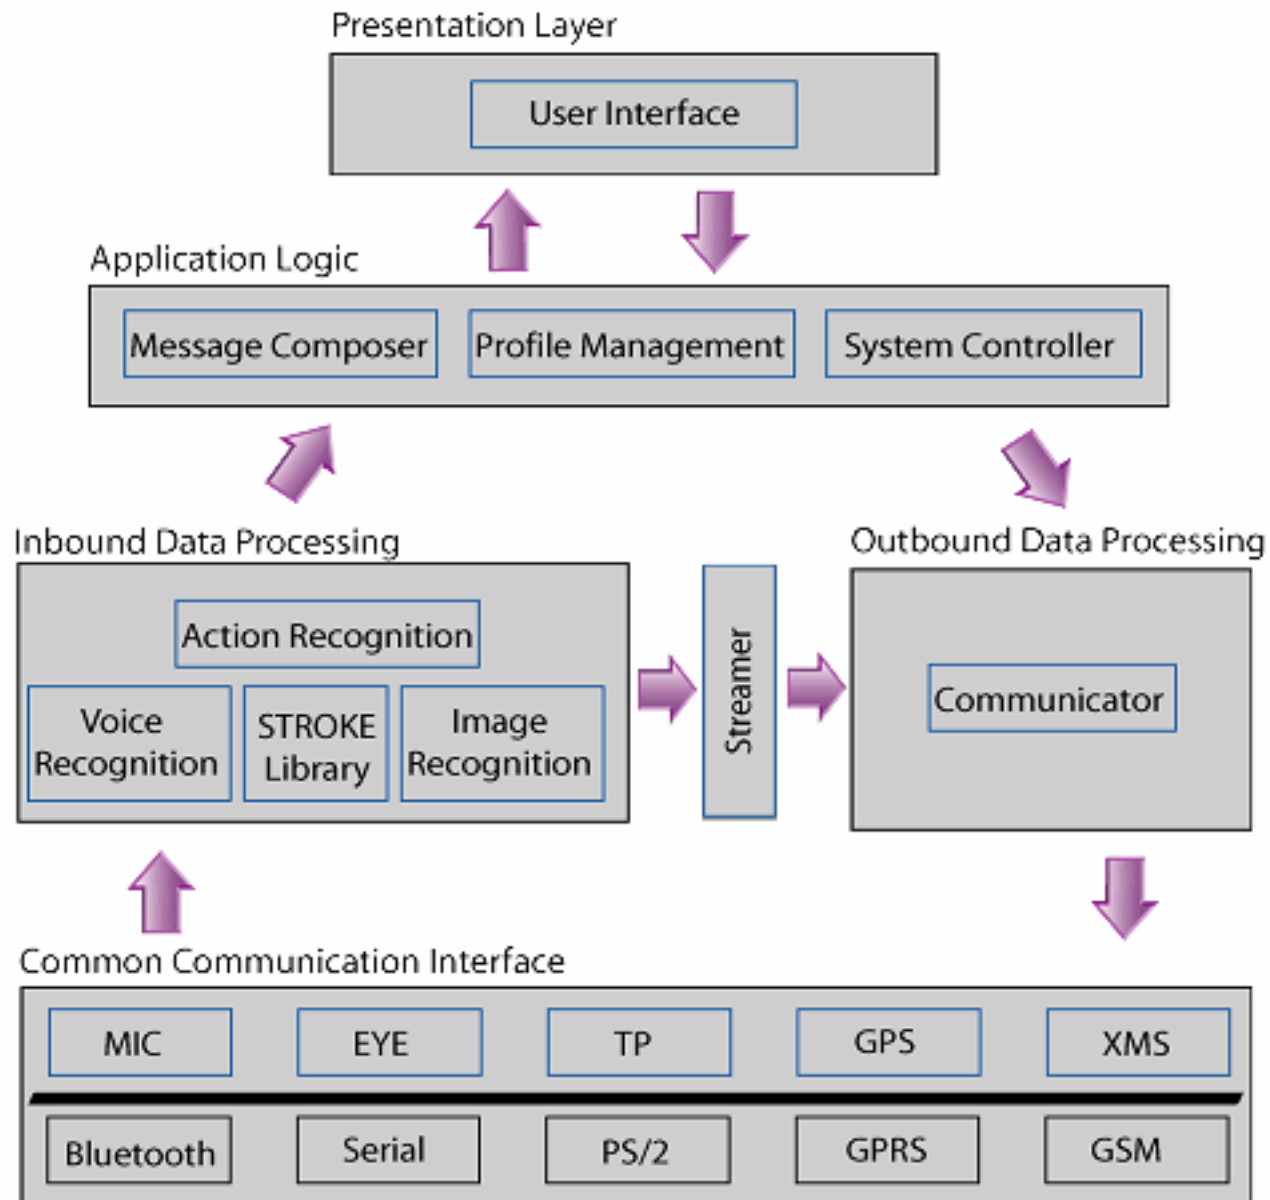

Invisible Guardian

- Consists of two parts: mobile device and sensors
- Implements XMS
- Offers additional features
 - Live data streaming
 - Location aware service
 - Web services support
 - Highly configurable system

System Use Cases

- Life hazard and dangerous situations
- Health hazard
- Stressful situations

Invisible Guardian - Concept

Architecture of Invisible Guardian

Sensor prototype

Questions?

Thank you for your attention.